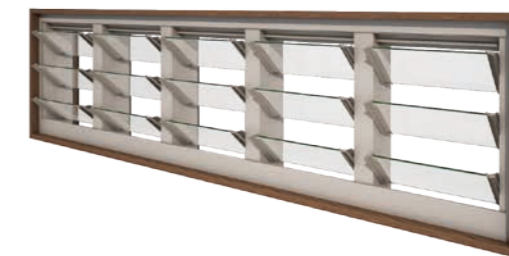

The Easyscreen Window System is suitable for external screen applications. The system complements the full range of Altair features including Powerlouvre, handle options as well as fixed lite bays, externally fixed screening, security bars and a high strength design for monsoonal regions. By using aluminium or frosted glass blades you can provide privacy and the tight sealing of Altair Louvres means that conversations can remain private.

Easyscreen™ Window System Features

- The Easyscreen Window is an integrated window system specifically designed for use with Altair Louvres, resulting in high wind and water penetration performance.
- Conforms to performance requirements of International Standards.
- Manufactured exclusively from stainless steel, aluminium and UV-stabilised industrial strength plastics to ensure years of trouble-free operation.
- Altair Louvres can be automated via a motor concealed within the Easyscreen Window System. Refer to Powerlouvre brochure for more information.
- Available fully assembled and ready for installation, on-site labour costs can be significantly reduced.
- A variety of size, colour and blade options available.
- Warranted for 7 years.

***Note** Altair Louvres can also be fitted into uPVC, timber and other aluminium surround frames if required.

A single louvre window bay contained within a single frame.

Multiple louvre window bays contained within a single frame, separated by mullions.