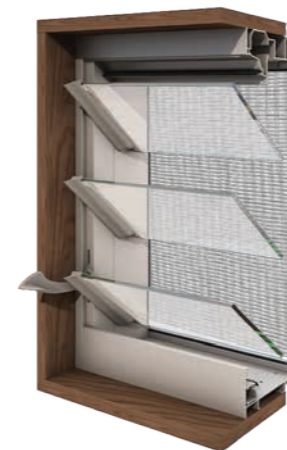

High Performance Louvre Windows

Maximising the flow of cool breezes throughout a home is the most essential component of passive design. With the incorporation of high performance Breezway Altair Louvre Windows on opposing walls, fresh, cool air can flow in one side of the room and hot, stale air can escape through the other. The indoor temperature of the building can be lowered naturally to assist the comfort of the room, which can effectively remove the need for electric air conditioning altogether.

The Easyscreen Window System is suitable for external screen applications. The system complements the full range of Altair features including Powerlouvre, handle options as well as fixed lite bays, externally fixed screening, security bars and a high strength design for monsoonal regions. By using aluminium or frosted glass blades you can provide privacy and the tight sealing of Altair Louvres means that conversations can remain private.

Easyscreen™ Window System Features

- The Easyscreen Window is an integrated window system specifically designed for use with Altair Louvres, resulting in high wind and water penetration performance.
- Conforms to performance requirements of International Standards.
- Manufactured exclusively from stainless steel, aluminium and UV-stabilised industrial strength plastics to ensure years of trouble-free operation.
- Altair Louvres can be automated via a motor concealed within the Easyscreen Window System. Refer to Powerlouvre brochure for more information.
- Available fully assembled and ready for installation, on-site labour costs can be significantly reduced.
- A variety of size, colour and blade options available.
- Warranted for 7 years.

***Note** Altair Louvres can also be fitted into uPVC, timber and other aluminium surround frames if required.

A single louvre window bay contained within a single frame.

Multiple louvre window bays contained within a single frame, separated by mullions.