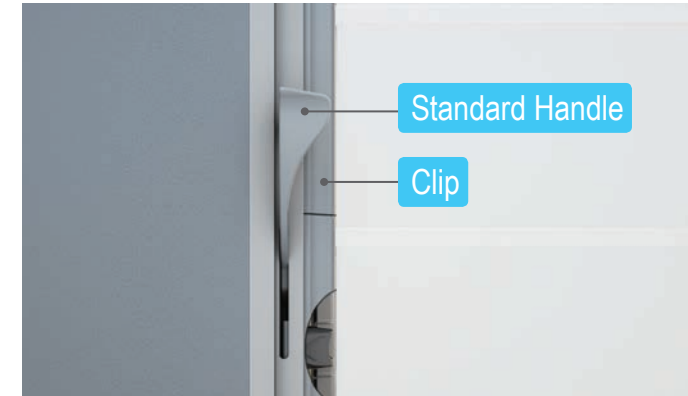

Breezway Off-Standard Colours

(CLIPS AND HANDLES ONLY)

Breezway offers off-standard colours for those who require a more customised look and feel to their louvre. Please note these colours have a longer lead time with a surcharge for smaller orders.