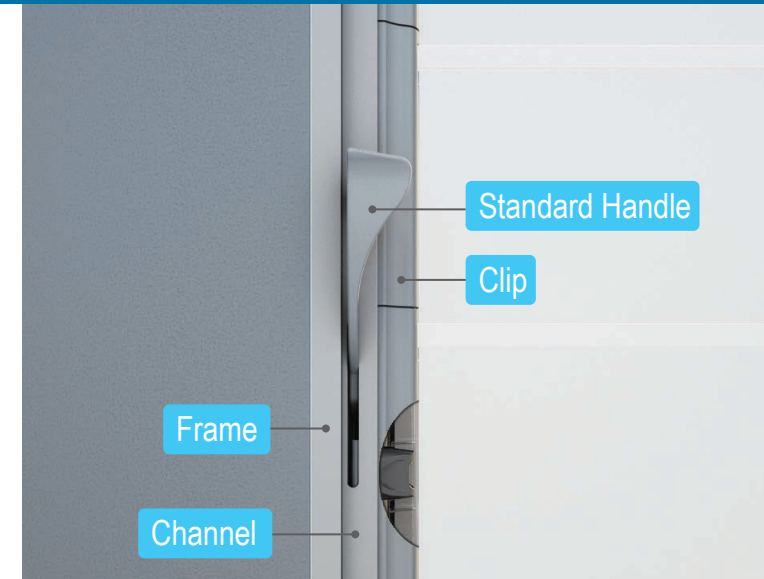

Breezway Standard Colour Chart

Breezway's powder coating operation has been set up to address the diverse needs of South East Asia building designs. We offer a range of colours, with optional colour matched clips and handles.

NOTE: Powder coated aluminium and plastic finishes may vary slightly in colour. Colours shown here are indicative only and may not exactly reflect their true colour due to printing processes. Please contact your local Dealer for a colour swatch prior to ordering.

Warranty

Breezway offers a 7 year colour integrity warranty on Interpon D1000 and Dulux Duralloy powder coats subject to the correct care and maintenance of the powder coat. For information about how to care for your aluminium finishes, please visit the Care & Maintenance page on the Breezway website.

Preferred Dealer Details

Breezway Help Desk
www.breezwayhq.com
+603 5037 2116

Standard Glass

Off Standard Glass

If your choice of colour is not on the list, please kindly contact us to check its availability.

Standard Colours

(Applicable for Breezway Frames, Channels, Blades, Clips & Handles)

Off-Standard Colours

(Applicable for 152mm Clips and Handles)

Natural Anodised
(Frames, Channels & Blades only)

Black

Mid Bronze

Slate Grey

Hammersley Brown

Anodic Bronze

White

Misty Grey
(Clips & Handles only)

Notre Dame

Almond

Charcoal